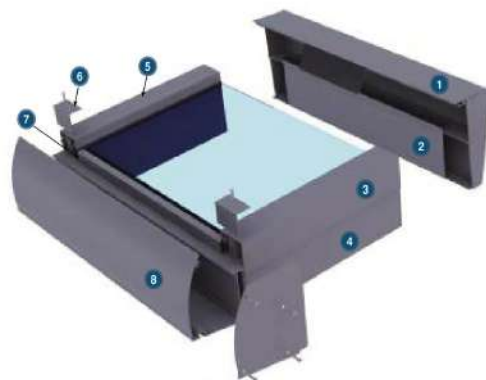

Skylight Assembly Details

- 1 Skylight Rear Hanger
- 2 Water Gutter Rear Hanger Cover
- 3 Glass Carrier Side Cover Profile
- 4 Glass Carrier Profile
- 5 Glass Carrier Middle Cover Profile
- 6 Cover Profile Cap
- 7 Gasket
- 8 Water Gutter
- 9 Pillar
- 10 Pillar Cover