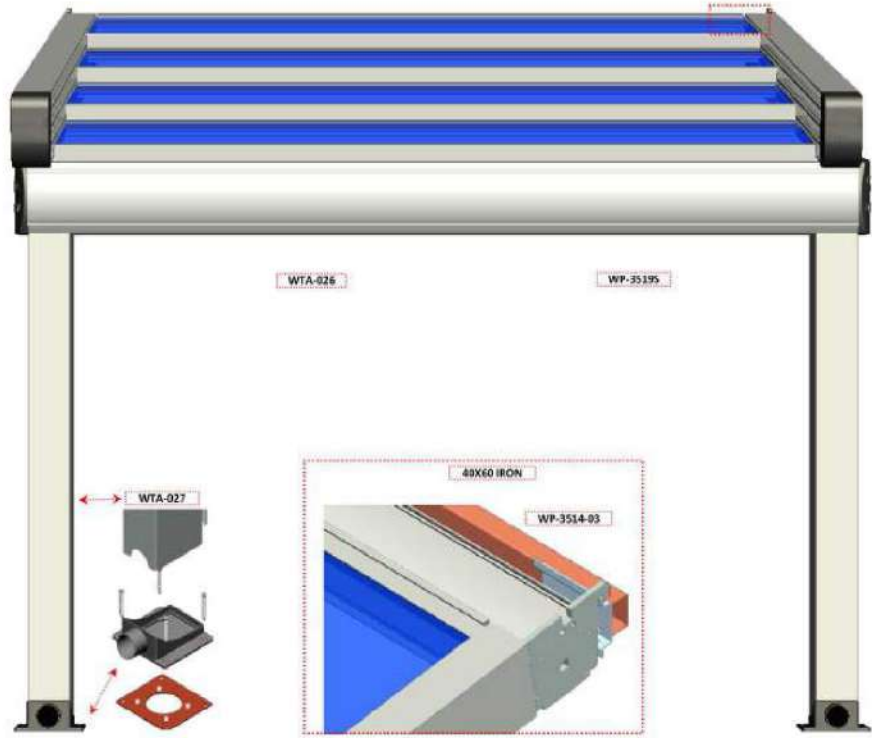

Motorized Skylight System Details

	WP 3514 03	DUVAR FLANŞI WALL FLANGE
	WP 3514 5	BRANDA FITİLİ AWNING FABRIC GASKET
	WP 3514 01	METAL AYAK FLANŞ METAL SHEET FLANGE
	WP 3519 5	OLLUK KAPAK TAKIMI CHANNEL PROFILE CAPS