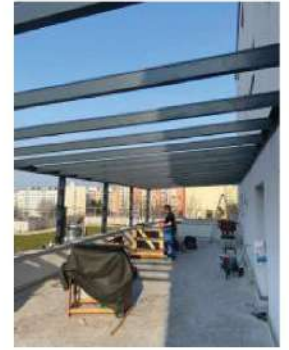

Our Finished Skylight Projects

Slovakia 2