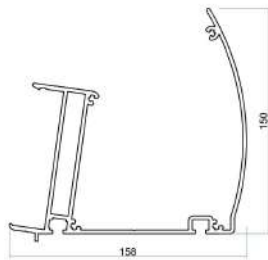

### Skylight Profile Dimensions

REAR HANGER

WATER GUTTER

WATER GUTTER AND REAR HANGER COVER

GLASS CARRIER MIDDLE COVER PROFILE

PILLAR

PILLAR COVER

GLASS CARRIER PROFILE

GLASS CARRIER SIDE COVER PROFILE

Skylight Profile Details

**Kış Bahçesi Radüs Oluk**  
Water Gutter Profile

**Product Code: 2012**  
**Weight kg/m: 4,113**  
(150 x 158 x 2,5mm)

**Kış Bahçesi Kapak Profili**  
Glass Carrier Middle Cover Profile

**Product Code: 2007**  
**Weight kg/m: 0,925**  
(37 x 63 x 1,8mm)

**Kış Bahçesi Kapak Profili (Sağ ve Sol)**  
Glass Carrier Side Cover Profile (Right and Left)

**Product Code: 2008**  
**Weight kg/m: 1,060**  
(63 x 63 x 1,8mm)

**Kış Bahçesi Cam Tutucu**  
Glass Carrier Profile

**Product Code: 2005** **Weight kg/m: 3,230**  
(135 x 61 x 2,5mm)