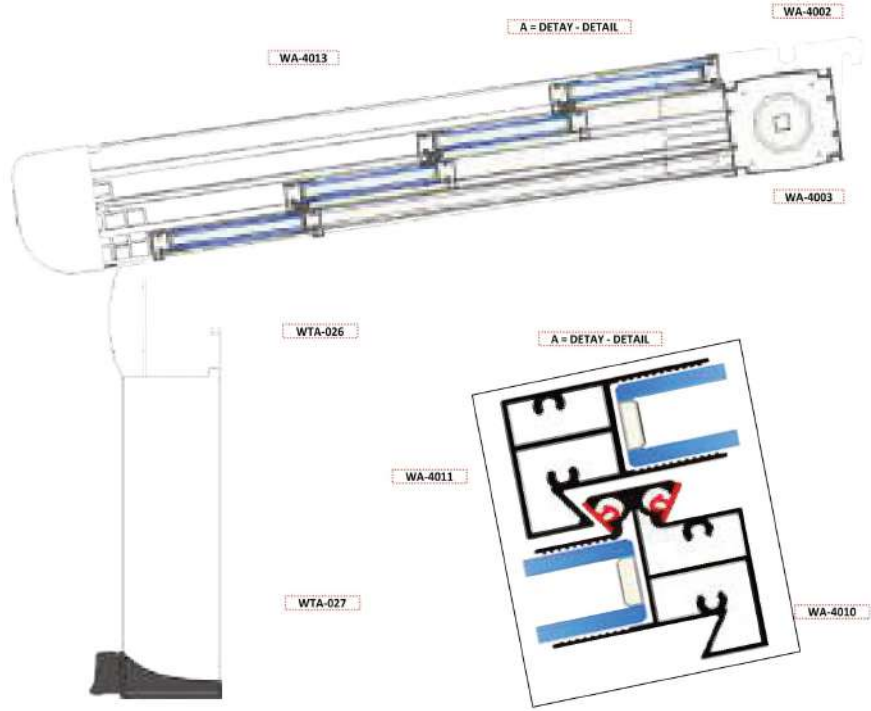

Motorized Skylight System Details

	WA 4013	CAM TAVAN DİKME PRF. LIFTING CEILING FRAME
	WA 4002	KUTU ÖN VE ARKA P. FRONT-BACK OF THE ENGINE BOX
	WA 4003	KUTU ALT VE ÜST P. BOTTOM-TOP OF THE ENGINE BOX
	WTA 026	OLUK PROFİLİ CHANNEL PROFILE
	WTA 027	ÖN AYAK PROFİLİ FRONT PILLAR PROFILE
	WA 4009	VİDA ÇİTASI HIDING SCREWS
	WA 4010	ISICAM BAZA TIRNAKLI THERMAL PROTRUDING GLASS VANE
	WA 4011	ISICAM BAZA TIRNAKSIZ P. THERMAL UN PROTRUDING GLASS VANE
	WA 4012	ISICAM YAN BAZA PRF. THERMAL VERTICAL GLASS VANE