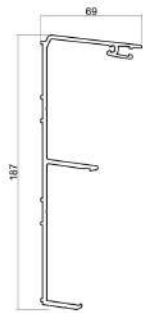

### Skylight Profile Dimensions

REAR HANGER

WATER GUTTER

WATER GUTTER AND REAR HANGER COVER

GLASS CARRIER MIDDLE COVER PROFILE

PILLAR

PILLAR COVER

GLASS CARRIER PROFILE

**Product Code: 2007**  
**Weight kg/m: 0,925**  
(37 x 63 x 1,8mm)

**Kış Bahçesi Kapak Profili (Sağ ve Sol)**  
Glass Carrier Side Cover Profile (Right and Left)

**Product Code: 2008**  
**Weight kg/m: 1,060**  
(63 x 63 x 1,8mm)