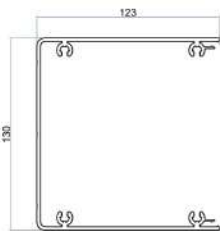

### Skylight Profile Dimensions

REAR HANGER

WATER GUTTER

WATER GUTTER AND REAR HANGER COVER

GLASS CARRIER MIDDLE COVER PROFILE

PILLAR

PILLAR COVER

GLASS CARRIER PROFILE

GLASS CARRIER SIDE COVER PROFILE

Skylight Profile Details

**Kış Bahçesi Radüs Oluk**  
Water Gutter Profile

**Product Code: 2012**  
**Weight kg/m: 4,113**  
(150 x 158 x 2,5mm)

**Kış Bahçesi Kapak Profili**  
Glass Carrier Middle Cover Profile

**Product Code: 2007**  
**Weight kg/m: 0,925**  
(37 x 63 x 1,8mm)

**Kış Bahçesi Kapak Profili (Sağ ve Sol)**  
Glass Carrier Side Cover Profile (Right and Left)

**Product Code: 2008**  
**Weight kg/m: 1,060**  
(63 x 63 x 1,8mm)

**Kış Bahçesi Cam Tutucu**  
Glass Carrier Profile

**Product Code: 2005** **Weight kg/m: 3,230**  
(135 x 61 x 2,5mm)