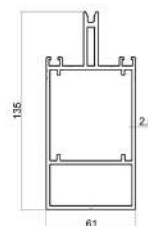

### Skylight Profile Dimensions

REAR HANGER

WATER GUTTER

WATER GUTTER AND REAR HANGER COVER

GLASS CARRIER MIDDLE COVER PROFILE

PILLAR

PILLAR COVER

GLASS CARRIER PROFILE

GLASS CARRIER SIDE COVER PROFILE

Skylight Profile Details

**Kış Bahçesi Radüs Oluk**  
Water Gutter Profile

**Product Code: 2012**  
**Weight kg/m: 4,113**  
(150 x 158 x 2,5mm)

**Kış Bahçesi Kapak Profili**  
Glass Carrier Middle Cover Profile

**Product Code: 2007**  
**Weight kg/m: 0,925**  
(37 x 63 x 1,8mm)

**Kış Bahçesi Kapak Profili (Sağ ve Sol)**  
Glass Carrier Side Cover Profile (Right and Left)

**Product Code: 2008**  
**Weight kg/m: 1,060**  
(63 x 63 x 1,8mm)

**Kış Bahçesi Cam Tutucu**  
Glass Carrier Profile

**Product Code: 2005** **Weight kg/m: 3,230**  
(135 x 61 x 2,5mm)