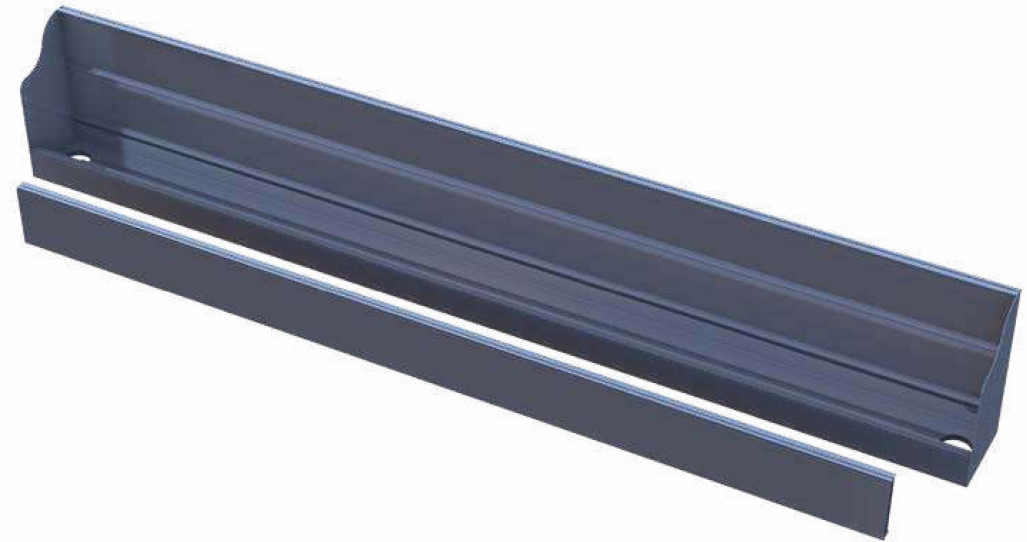

Dikme Kapak Profil
Sewing Cover Profile
Profile Nr : 2342
Weight kg/m: 1,055
Size : 45x120x1,8 mm

Rolling Roof Assembly Details - Rail

Rolling Roof Assembly Details - Slats

Rolling Roof Assembly Details - Water Gutter