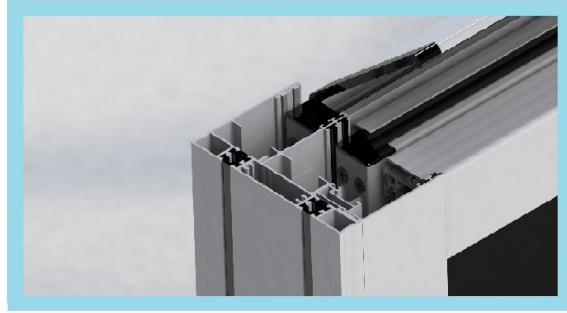

ALÜMİNYUM & BALKON CAMLAMA SİSTEMLERİ

MAVİ	BLUE
YEŞİL	GREEN
FÜME	SMOKED
BRONZ	BRONZE