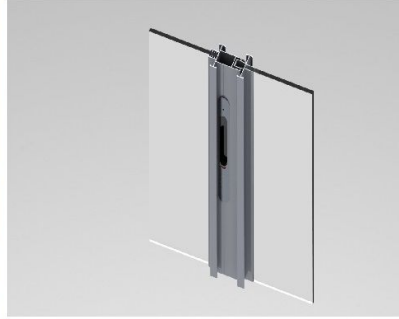

ALÜMİNYUM & BALKON CAMLAMA SİSTEMLERİ

MAVİ	BLUE
YEŞİL	GREEN
FÜME	SMOKED
BRONZ	BRONZE