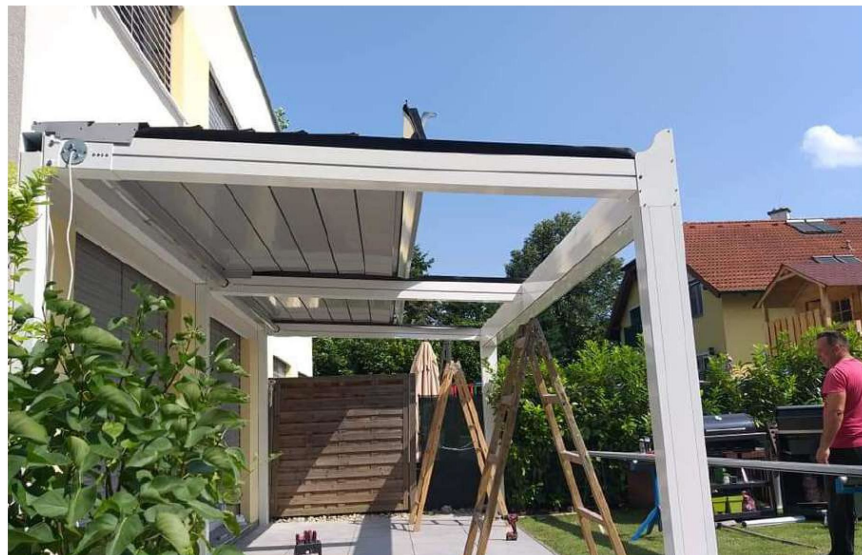

Austria 2

Rolling Roof System Details

Rolling roof system provides;

- 4 season confort with the help of movable and foldable aluminium insulated slats.
- Hidden gutter channels on slats, provides water drainage even system is opening.
- System provides 4 season high performance with the help of heat and water insulation.
- Stainless steel connection parts provides high resistance against different weather conditions.

Electrostatic Paint

- Textured paint will be applied on the chrome-plated surfaces that have been passed through the acid pool.
- The desired RAL code will be applied.
- Has guarantee for 10-years against color fastness.