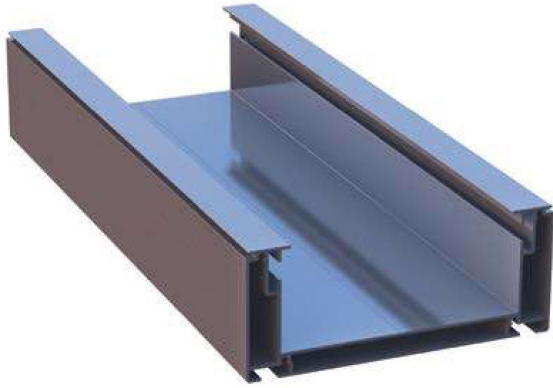

Austria 2

Rolling Roof System Details

Rolling roof system provides;

- 4 season confort with the help of movable and foldable aluminium insulated slats.
- Hidden gutter channels on slats, provides water drainage even system is opening.
- System provides 4 season high performance with the help of heat and water insulation.
- Stainless steel connection parts provides high resistance against different weather conditions.

Rolling Roof Profile Dimensions

WATER GUTTER

WATER GUTTER COVER

RAIL

COLUMN AND COLUMN COVERS

MOTOR TUBE

SLATS

Rolling Roof Profile Details