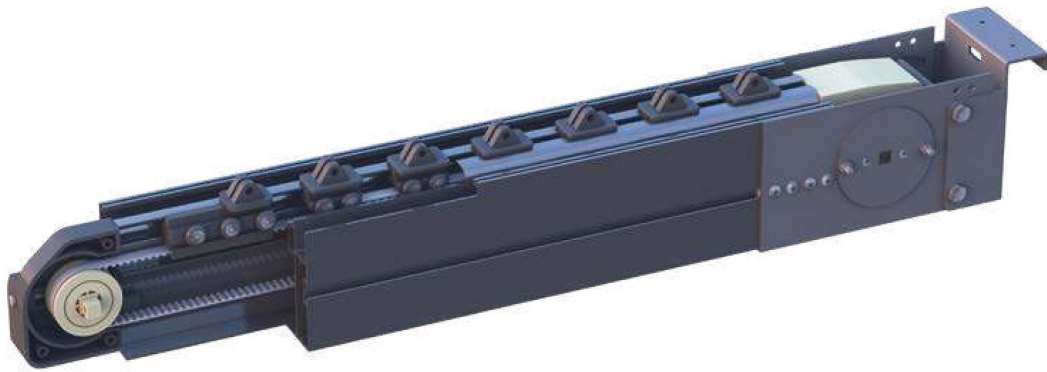

Rolling Roof Assembly Details - Rail